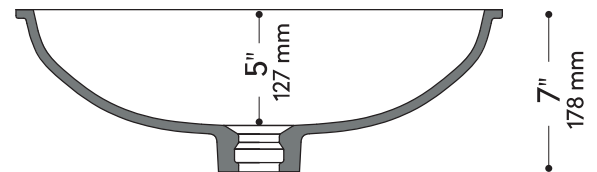

INSIDE SINK DIMENSIONS

	Length	Width	Depth
inches	19 1/2	12 1/2	5
mm	495	317	127

Measurements rounded to nearest 1/8" or mm

TOP VIEW

FRONT CROSS SECTION

DRAIN

All drain holes in sinks are nominally 1 3/4" in diameter and accept all standard drain hardware.