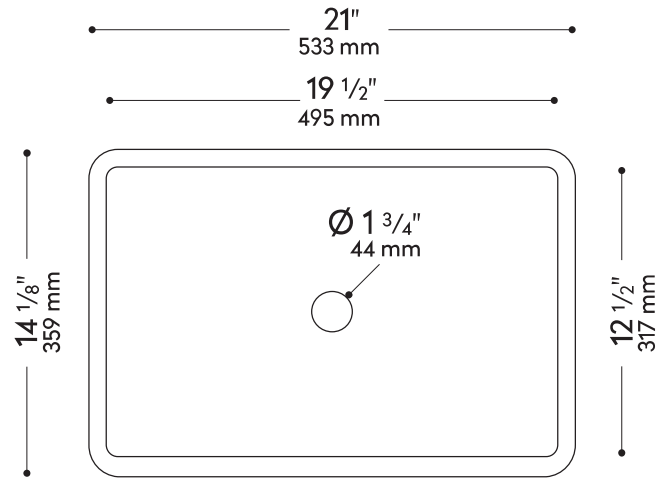

7418 LAVATORY

Chic Collection

U-shaped lavatory

- Standard Integral Front Overflow
- Option: No Overflow
- Made from an acrylic-polyester based material
- Nonporous surface, that with proper cleaning, resists mold, mildew and stains
- Sloped edges on side with flat bottom

INSIDE SINK DIMENSIONS

	Length	Width	Depth
inches	19 1/2	12 1/2	5
mm	495	317	127

Measurements rounded to nearest 1/8" or mm

TOP VIEW

FRONT CROSS SECTION

DRAIN

All drain holes in sinks are nominally 1 3/4" in diameter and accept all standard drain hardware.