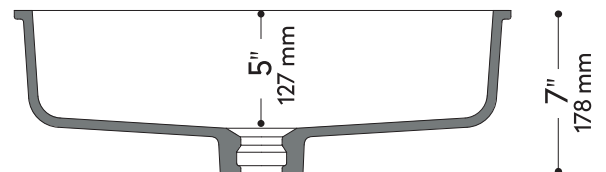

7722 LAVATORY

Chic Collection

Rectangular, flat-bottomed lavatory

- Standard Integral Front Overflow
- Option: No Overflow
- Made from an acrylic-polyester based material
- Nonporous surface, that with proper cleaning, resists mold, mildew and stains
- Rectangular lavatory
- Flat walls with a flat bottom

INSIDE SINK DIMENSIONS

	Length	Width	Depth
inches	19 1/2	12 1/2	5
mm	495	317	127

Measurements rounded to nearest 1/8" or mm

TOP VIEW

FRONT CROSS SECTION

DRAIN

All drain holes in sinks are nominally 1 3/4" in diameter and accept all standard drain hardware.