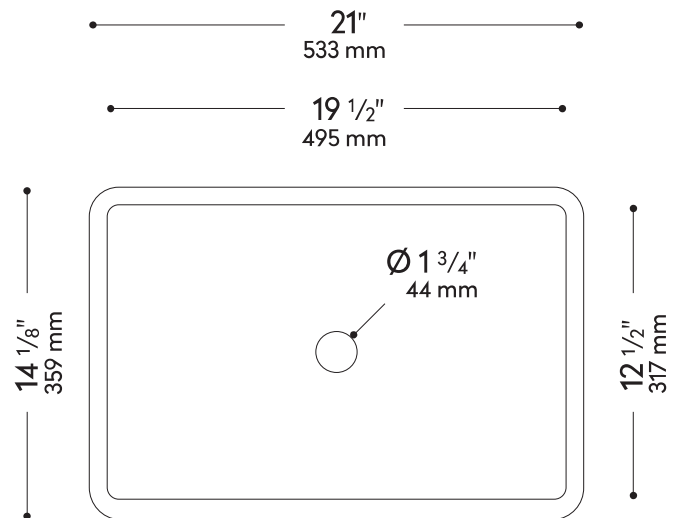

7722 LAVATORY

Chic Collection

Rectangular, flat-bottomed lavatory

- Standard Integral Front Overflow
- Option: No Overflow
- Made from an acrylic-polyester based material
- Nonporous surface, that with proper cleaning, resists mold, mildew and stains
- Rectangular lavatory
- Flat walls with a flat bottom

INSIDE SINK DIMENSIONS

	Length	Width	Depth
inches	19 1/2	12 1/2	5
mm	495	317	127

Measurements rounded to nearest 1/8" or mm

TOP VIEW

FRONT CROSS SECTION

DRAIN

All drain holes in sinks are nominally 1 3/4" in diameter and accept all standard drain hardware.