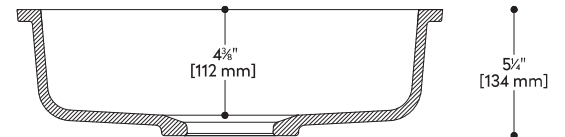

INSIDE SINK DIMENSIONS

	Length	Width	Depth
inches	10	15 3/4	4 3/8
mm	256	401	112

Measurements rounded to nearest 1/8" or mm

TOP VIEW

CROSS SECTION

DRAIN

All drain holes in sinks are nominally 3 1/2" in diameter and accept all standard drain hardware.