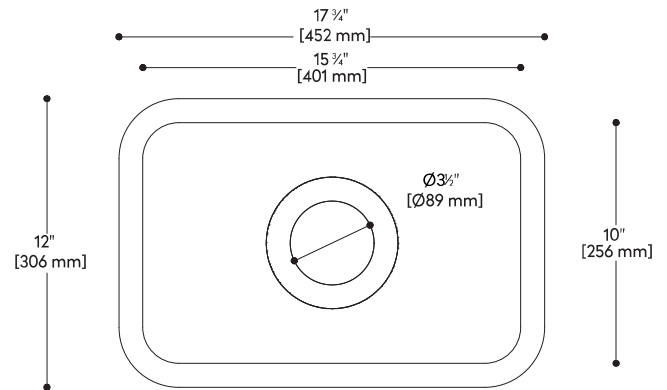

802P SINK

Neat Collection

Small, rectangular, single sink

- Coordinates with Corian® tops for seamless, easy to clean surface
- Made from an acrylic-polyester based material
- Nonporous surface, that with proper cleaning, resists mold, mildew and stains

INSIDE SINK DIMENSIONS

	Length	Width	Depth
inches	10	15 3/4	4 3/8
mm	256	401	112

Measurements rounded to nearest 1/8" or mm

TOP VIEW

CROSS SECTION

DRAIN

All drain holes in sinks are nominally 3 1/2" in diameter and accept all standard drain hardware.