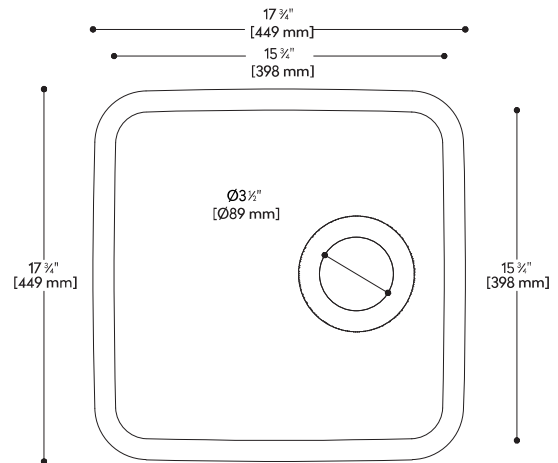

804P SINK

Neat Collection

Large, square, single sink

- Coordinates with Corian® tops for seamless, easy to clean surface
- Made from an acrylic-polyester based material
- Nonporous surface, that with proper cleaning, resists mold, mildew and stains

INSIDE SINK DIMENSIONS

	Length	Width	Depth
inches	15 ³ / ₄	15 ³ / ₄	8 ¹ / ₈
mm	398	398	207

Measurements rounded to nearest 1/8" or mm

TOP VIEW

SIDE CROSS SECTION

DRAIN

All drain holes in sinks are nominally 3 1/2" in diameter and accept all standard drain hardware.