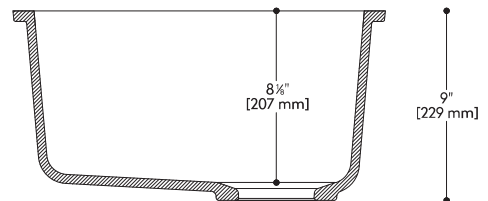

INSIDE SINK DIMENSIONS

	Length	Width	Depth
inches	15 ³ / ₄	15 ³ / ₄	8 ¹ / ₈
mm	398	398	207

Measurements rounded to nearest 1/8" or mm

TOP VIEW

SIDE CROSS SECTION

DRAIN

All drain holes in sinks are nominally 3 1/2" in diameter and accept all standard drain hardware.