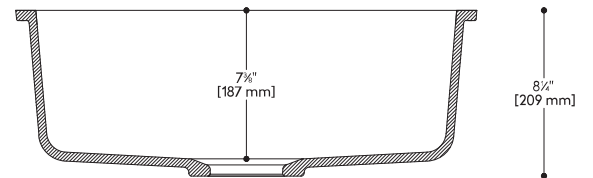

INSIDE SINK DIMENSIONS

	Length	Width	Depth
inches	20 ⁷ / ₈	15 ⁵ / ₈	7 ³ / ₈
mm	531	397	187

Measurements rounded to nearest 1/8" or mm

TOP VIEW

FRONT CROSS SECTION

DRAIN

All drain holes in sinks are nominally 3 1/2" in diameter and accept all standard drain hardware.