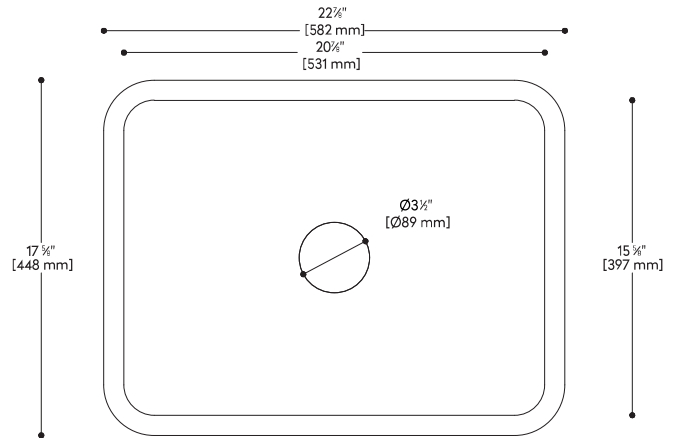

871P SINK

Simplicity Collection

Extra-large, rectangular, single sink

- Coordinates with Corian® tops for seamless, easy to clean surface
- Made from an acrylic-polyester based material
- Nonporous surface, that with proper cleaning, resists mold, mildew and stains

INSIDE SINK DIMENSIONS

	Length	Width	Depth
inches	20 ⁷ / ₈	15 ⁵ / ₈	7 ³ / ₈
mm	531	397	187

Measurements rounded to nearest 1/8" or mm

TOP VIEW

FRONT CROSS SECTION

DRAIN

All drain holes in sinks are nominally 3 1/2" in diameter and accept all standard drain hardware.