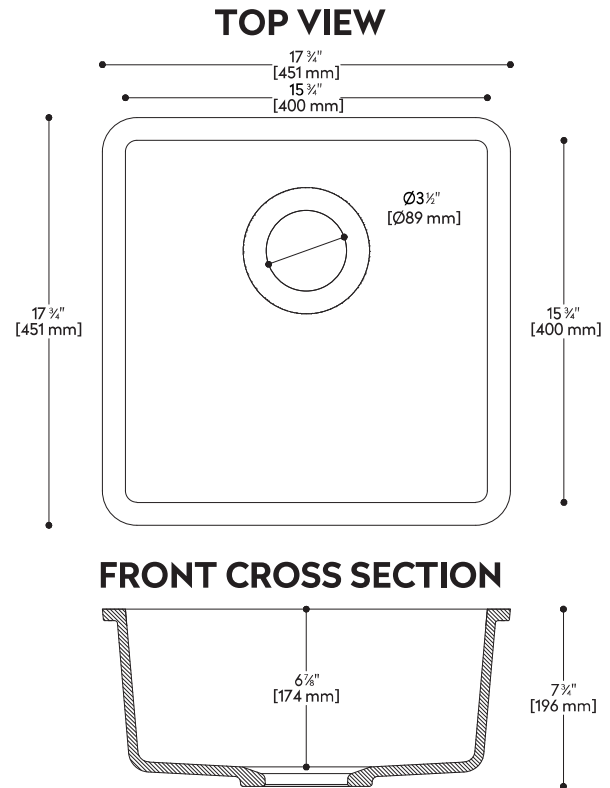

965P SINK

Bold Collection

Large, square, single sink

- Made from an acrylic-polyester based material
- Nonporous surface, that with proper cleaning, resists mold, mildew and stains

INSIDE SINK DIMENSIONS

	Length	Width	Depth
inches	15 ³ / ₄	15 ³ / ₄	6 ⁷ / ₈
mm	400	400	174

Measurements rounded to nearest 1/8" or mm

DRAIN

All drain holes in sinks are nominally 3 1/2" in diameter and accept all standard drain hardware.