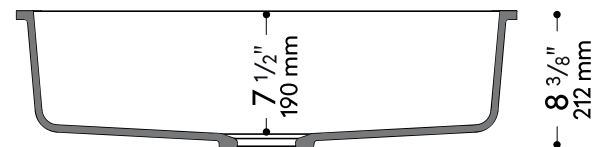

FRONT CROSS SECTION

DRAIN

All drain holes in sinks are nominally 3 5/8" in diameter and accept all standard drain hardware.