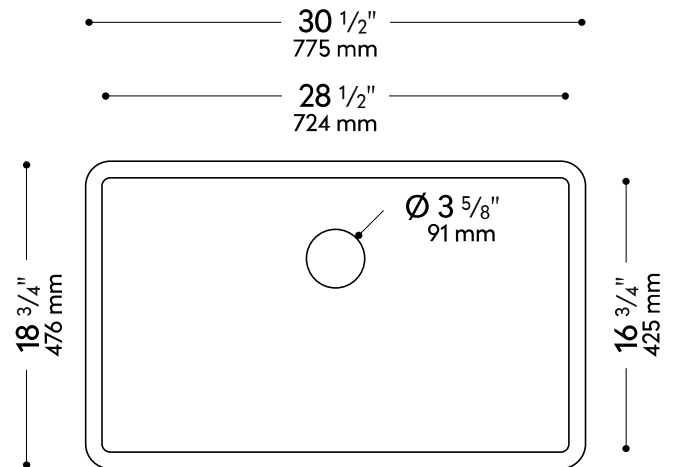

9980 SINK

Bold Collection

Large single-bowl sink

- Made from an acrylic-polyester based material
- Nonporous surface, that with proper cleaning, resists mold, mildew and stains
- Large single bowl sink
- Straight sides with sharp corners

INSIDE SINK DIMENSIONS

	Length	Width	Depth
inches	28 1/2	16 3/4	7 1/2
mm	724	425	190

Measurements rounded to nearest 1/8" or mm

TOP VIEW

FRONT CROSS SECTION

DRAIN

All drain holes in sinks are nominally 3 5/8" in diameter and accept all standard drain hardware.